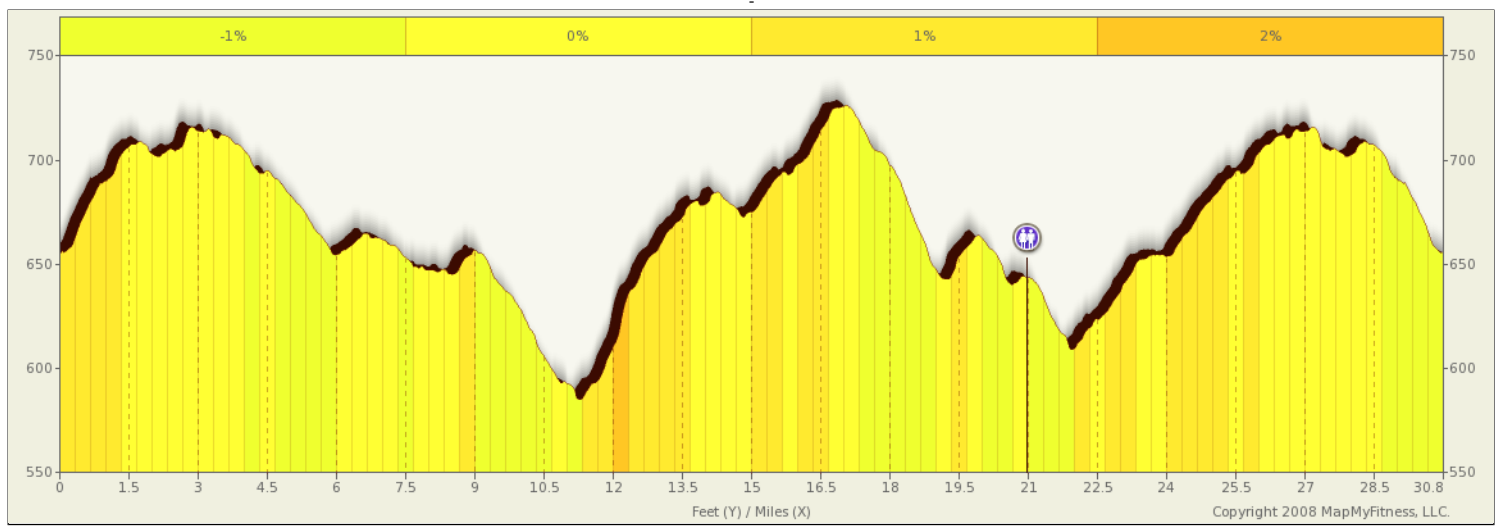

ROUTE DESCRIPTION:  
No Description Provided

**ROUTE DESCRIPTION:**  
 No Description Provided

Notes		
AT	FOR	NOTES
0.21 mi.	1mi 4424ft	Turn left at Highway 152
2.05 mi.	423ft	Turn right at Highway 140
2.13 mi.	1mi 2906ft	Turn left at Highway 149
3.68 mi.	1mi 3168ft	Turn right at FM-1105
5.28 mi.	3189ft	Slight right to stay on FM-1105
5.88 mi.	2958ft	Continue on Highway 120
6.44 mi.	2852ft	Turn left at Highway 124
6.98 mi.	70ft	Slight left to stay on Highway 124
6.99 mi.	1mi 455ft	Turn left to stay on Highway 124
8.08 mi.	3mi 393ft	Turn right at Highway 126
11.15 mi.	0ft	Continue on Old State Hwy 29 E
11.15 mi.	315ft	Continue on Old State Hwy 29 E
11.21 mi.	834ft	Turn right to stay on Old State Hwy 29 E
11.37 mi.	5240ft	Turn left at FM-1660
12.36 mi.	1mi 829ft	Turn right at Highway 131
13.52 mi.	2mi 555ft	Turn left at County Rd 130

Notes		
AT	FOR	NOTES
15.63 mi.	1mi 136ft	Turn right at Chandler Rd
16.65 mi.	3mi 15ft	Turn right at Highway 100
19.66 mi.	1mi 4794ft	Turn left at Highway 106
21.56 mi.	116ft	Bathroom
21.59 mi.	1mi 666ft	Turn right at TX-29
22.71 mi.	2827ft	Turn left at Highway 120
23.25 mi.	4681ft	Slight left to stay on Highway 120
24.13 mi.	4644ft	Slight left to stay on Highway 120
25.01 mi.	3189ft	Continue on Highway 120
25.62 mi.	1mi 3168ft	Slight right to stay on FM-1105
27.22 mi.	1mi 2904ft	Turn right at FM-1105
28.77 mi.	423ft	Turn left at Highway 149
28.85 mi.	1mi 4423ft	Turn right at Highway 140
30.68 mi.	850ft	Turn left at Highway 152
30.85 mi.	-	Stop