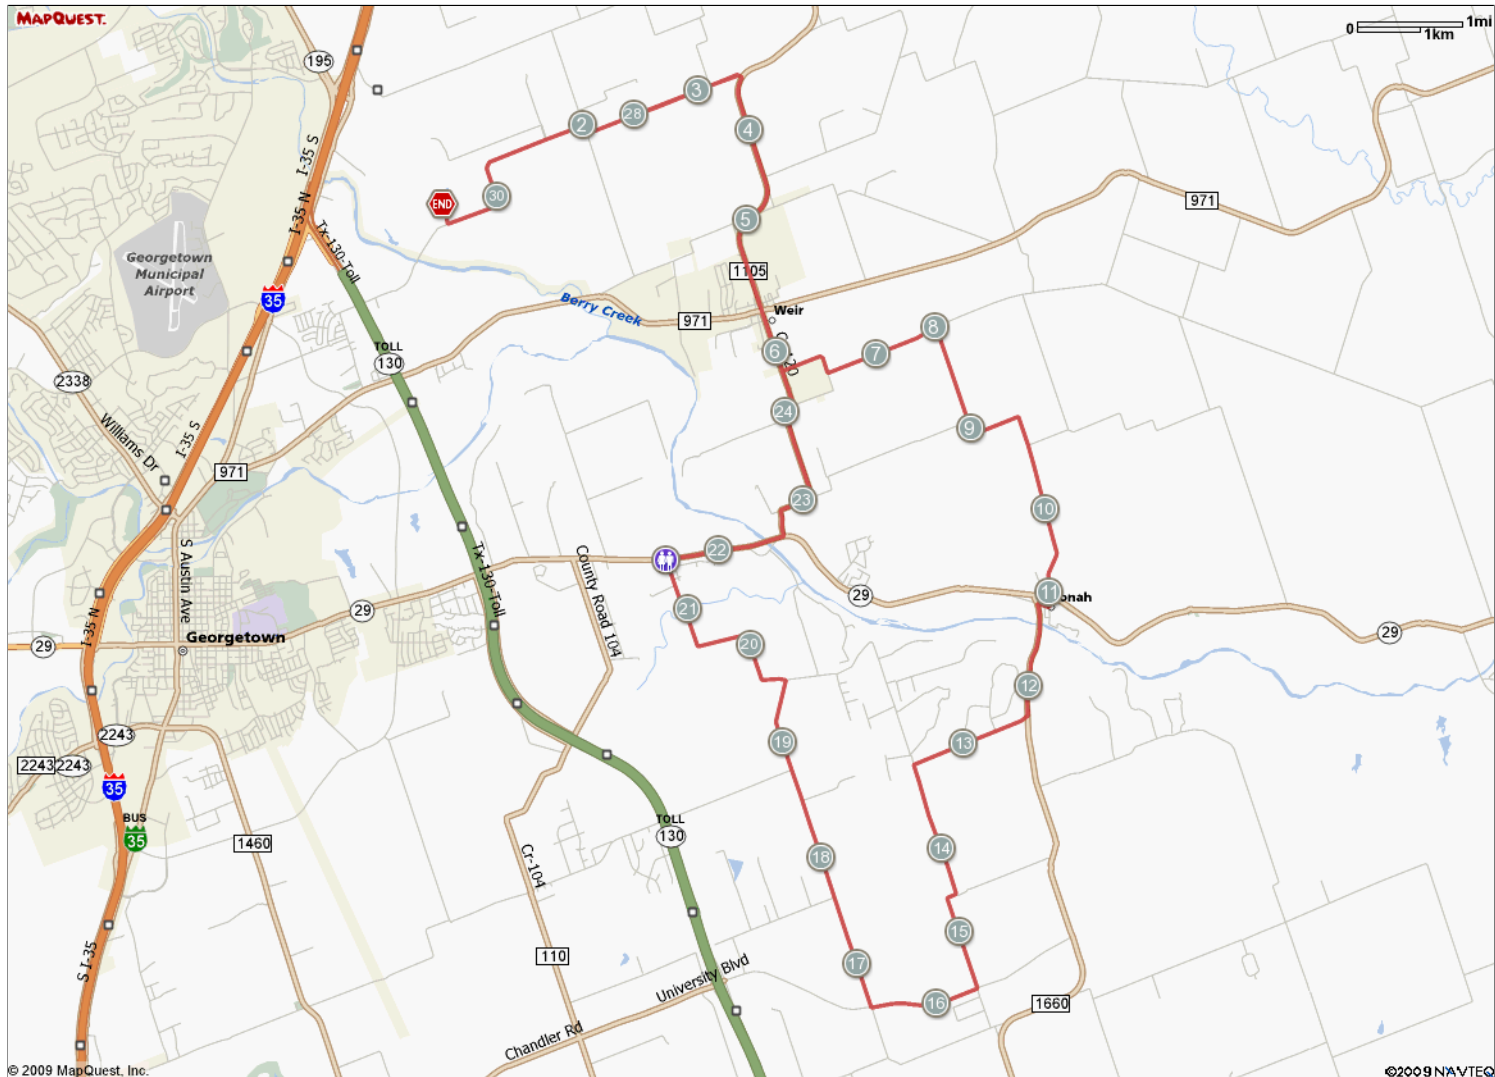

ROUTE DESCRIPTION:  
No Description Provided

**ROUTE DESCRIPTION:**  
 No Description Provided

Notes		
AT	FOR	NOTES
0.21 mi.	1mi 4424ft	Turn left at Highway 152
2.05 mi.	423ft	Turn right at Highway 140
2.13 mi.	1mi 2906ft	Turn left at Highway 149
3.68 mi.	1mi 3168ft	Turn right at FM-1105
5.28 mi.	3189ft	Slight right to stay on FM-1105
5.88 mi.	2958ft	Continue on Highway 120
6.44 mi.	2852ft	Turn left at Highway 124
6.98 mi.	70ft	Slight left to stay on Highway 124
6.99 mi.	1mi 455ft	Turn left to stay on Highway 124
8.08 mi.	3mi 393ft	Turn right at Highway 126
11.15 mi.	0ft	Continue on Old State Hwy 29 E
11.15 mi.	315ft	Continue on Old State Hwy 29 E
11.21 mi.	834ft	Turn right to stay on Old State Hwy 29 E
11.37 mi.	5240ft	Turn left at FM-1660
12.36 mi.	1mi 829ft	Turn right at Highway 131
13.52 mi.	2mi 555ft	Turn left at County Rd 130

Notes		
AT	FOR	NOTES
15.63 mi.	1mi 136ft	Turn right at Chandler Rd
16.65 mi.	3mi 15ft	Turn right at Highway 100
19.66 mi.	1mi 4794ft	Turn left at Highway 106
21.56 mi.	116ft	Bathroom
21.59 mi.	1mi 666ft	Turn right at TX-29
22.71 mi.	2827ft	Turn left at Highway 120
23.25 mi.	4681ft	Slight left to stay on Highway 120
24.13 mi.	4644ft	Slight left to stay on Highway 120
25.01 mi.	3189ft	Continue on Highway 120
25.62 mi.	1mi 3168ft	Slight right to stay on FM-1105
27.22 mi.	1mi 2904ft	Turn right at FM-1105
28.77 mi.	423ft	Turn left at Highway 149
28.85 mi.	1mi 4423ft	Turn right at Highway 140
30.68 mi.	850ft	Turn left at Highway 152
30.85 mi.	-	Stop